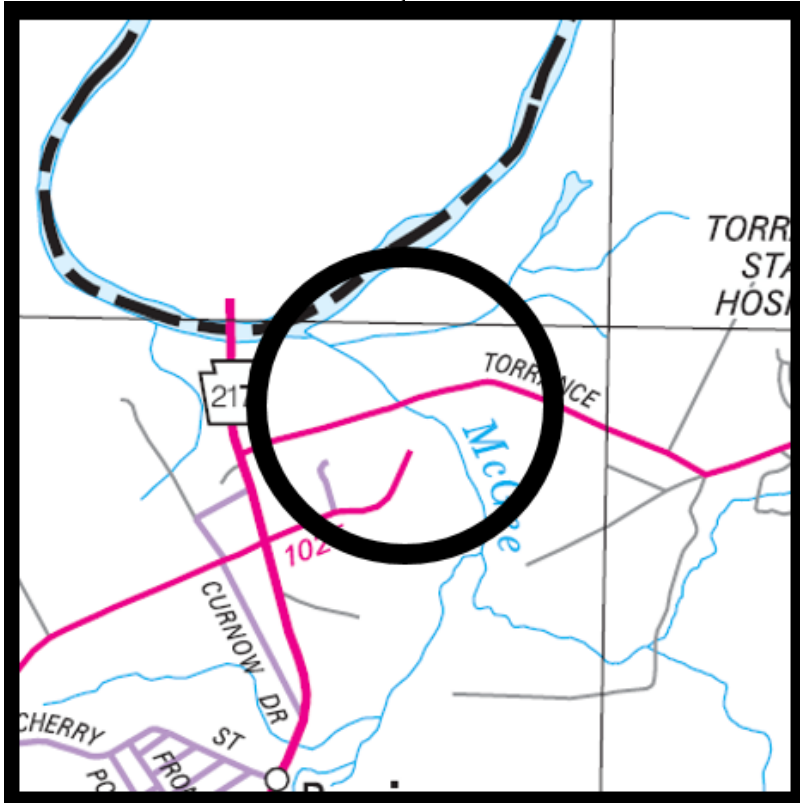

64-1014-0010-1868

SR 1014 (Torrance Road) over MaGee Run
Derry Township
Built: 1952

**64-1014-0010-1868
over McGee Run**

Segments ahead

Segments back