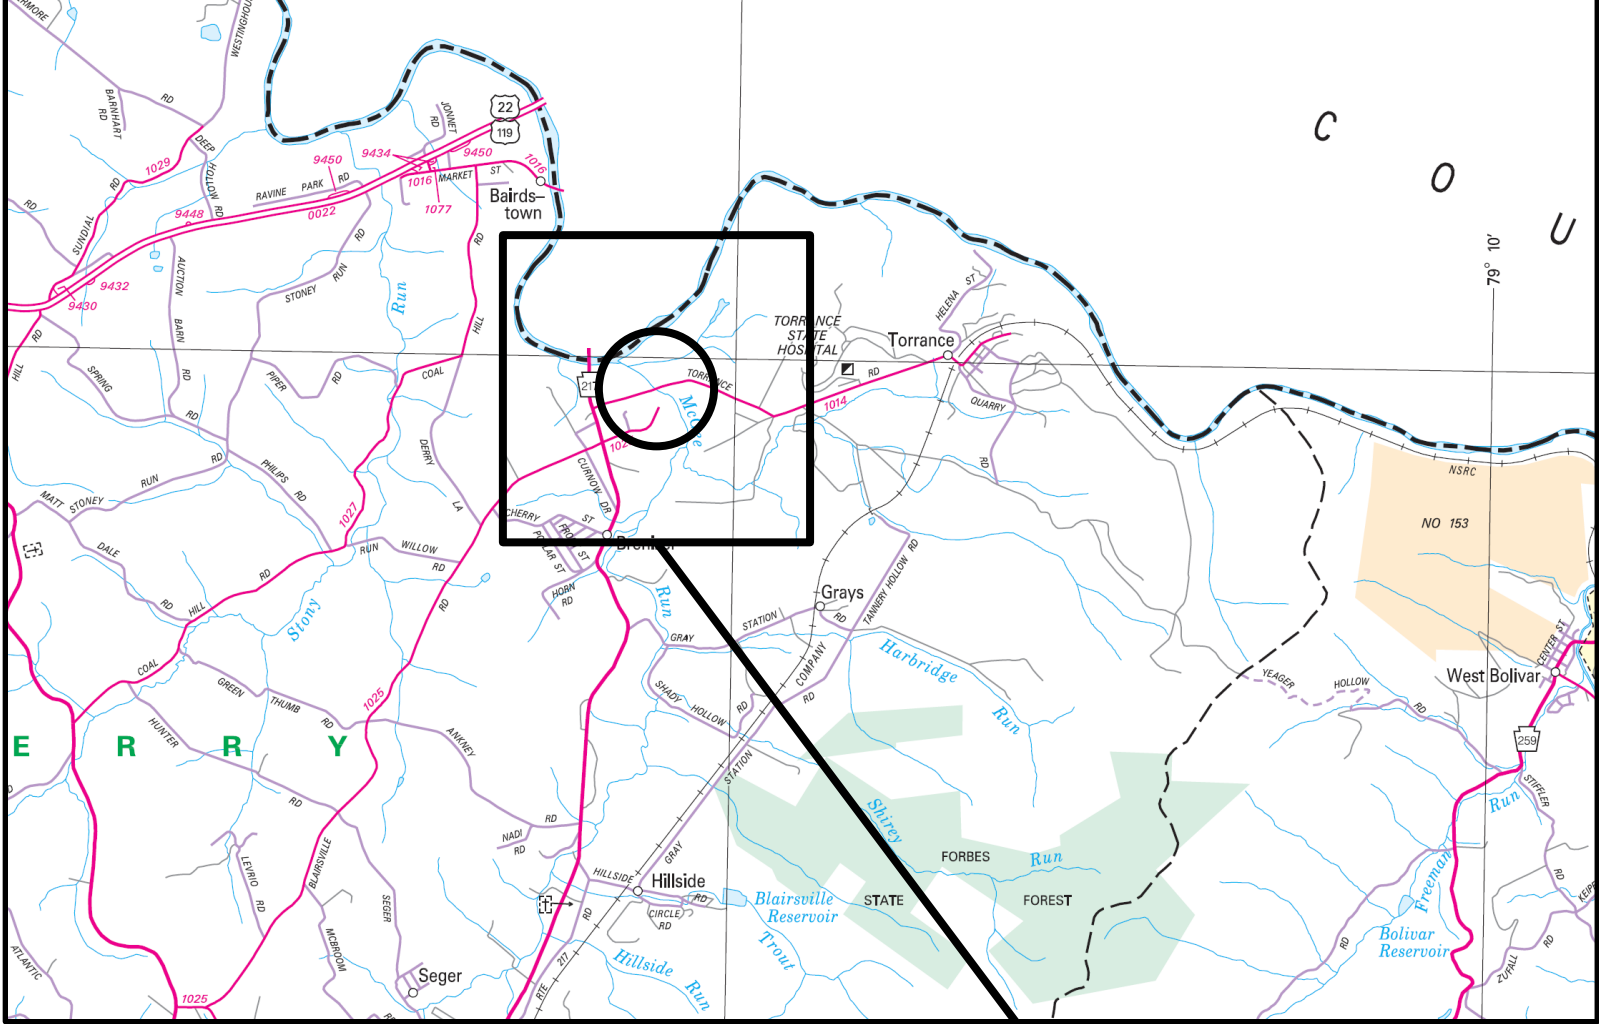

64-1014-0010-1868

SR 1014 (Torrance Road) over MaGee Run
Derry Township
Built: 1952

**64-1014-0010-1868
over McGee Run**

Segments ahead

Segments back